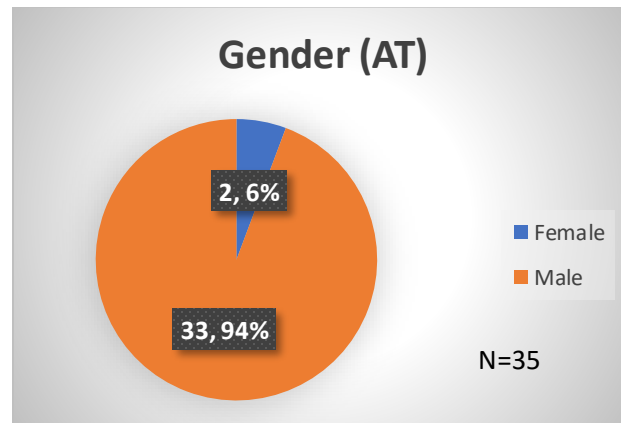

**Daily Data Dashboard – August 8, 2023**  
**Demographics for JTDC Population**  
**Tuesday Morning Midnight Count**

Total # of probation Involved youth<sup>1</sup>: 1,273

<sup>1</sup> Probation Active: Any youth who is pending sentencing with an active social history, has been formally placed on probation or supervision with Cook County Juvenile Probation on the date of the report.

\*Age, Gender and Race for Criminal Court population (N=2) is not represented in this report.

Data sources: cFive Supervisor – Probation Population and RMIS – JTDC Population

**Daily Data Dashboard – August 8, 2023**  
**Demographics for JTDC Population**  
**Tuesday Morning Midnight Count**