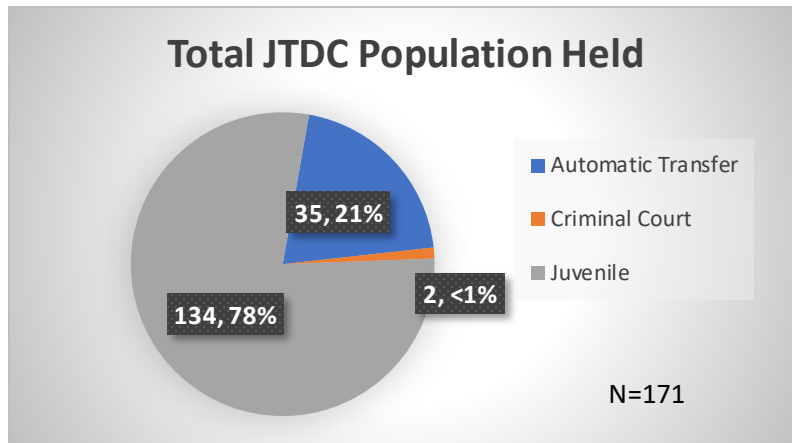

**Daily Data Dashboard – August 8, 2023**  
**Demographics for JTDC Population**  
**Tuesday Morning Midnight Count**

Total # of probation Involved youth<sup>1</sup>: 1,273

<sup>1</sup> Probation Active: Any youth who is pending sentencing with an active social history, has been formally placed on probation or supervision with Cook County Juvenile Probation on the date of the report.

\*Age, Gender and Race for Criminal Court population (N=2) is not represented in this report.

Data sources: cFive Supervisor – Probation Population and RMIS – JTDC Population

**Daily Data Dashboard – August 8, 2023**  
**Demographics for JTDC Population**  
**Tuesday Morning Midnight Count**