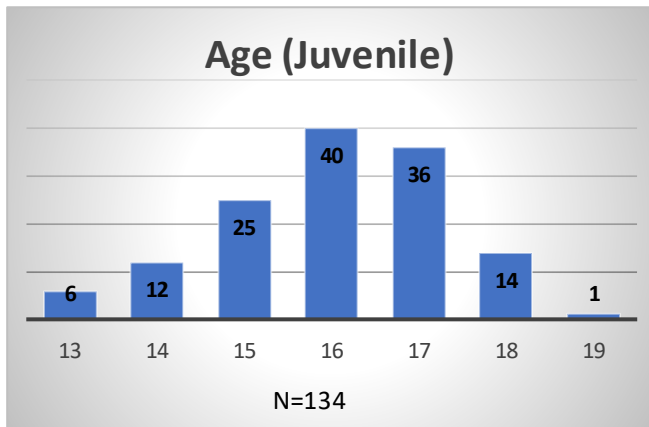

**Daily Data Dashboard – August 8, 2023**  
**Demographics for JTDC Population**  
**Tuesday Morning Midnight Count**

Total # of probation Involved youth<sup>1</sup>: 1,273

<sup>1</sup> Probation Active: Any youth who is pending sentencing with an active social history, has been formally placed on probation or supervision with Cook County Juvenile Probation on the date of the report.

\*Age, Gender and Race for Criminal Court population (N=2) is not represented in this report.

Data sources: cFive Supervisor – Probation Population and RMIS – JTDC Population

**Daily Data Dashboard – August 8, 2023**  
**Demographics for JTDC Population**  
**Tuesday Morning Midnight Count**