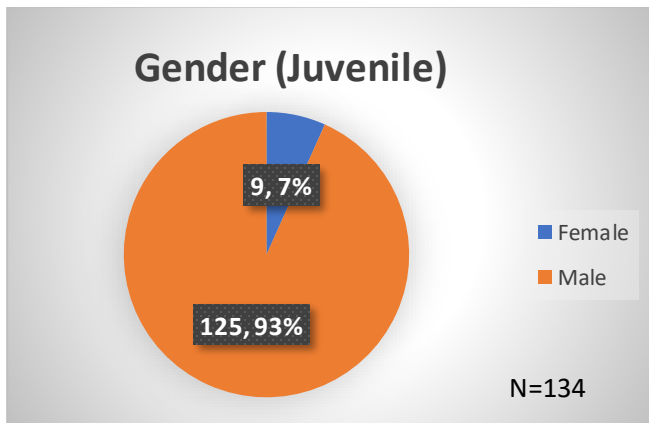

**Daily Data Dashboard – August 8, 2023**  
**Demographics for JTDC Population**  
**Tuesday Morning Midnight Count**

Total # of probation Involved youth<sup>1</sup>: 1,273

<sup>1</sup> Probation Active: Any youth who is pending sentencing with an active social history, has been formally placed on probation or supervision with Cook County Juvenile Probation on the date of the report.

\*Age, Gender and Race for Criminal Court population (N=2) is not represented in this report.

Data sources: cFive Supervisor – Probation Population and RMIS – JTDC Population

**Daily Data Dashboard – August 8, 2023**  
**Demographics for JTDC Population**  
**Tuesday Morning Midnight Count**