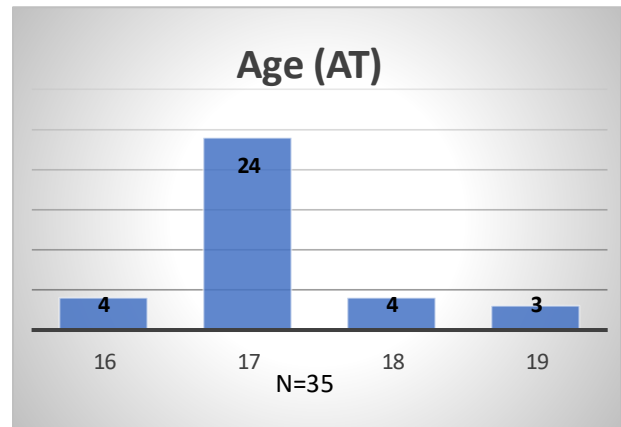

**Daily Data Dashboard – August 8, 2023**  
**Demographics for JTDC Population**  
**Tuesday Morning Midnight Count**

Total # of probation Involved youth<sup>1</sup>: 1,273

<sup>1</sup> Probation Active: Any youth who is pending sentencing with an active social history, has been formally placed on probation or supervision with Cook County Juvenile Probation on the date of the report.

\*Age, Gender and Race for Criminal Court population (N=2) is not represented in this report.

Data sources: cFive Supervisor – Probation Population and RMIS – JTDC Population

**Daily Data Dashboard – August 8, 2023**  
**Demographics for JTDC Population**  
**Tuesday Morning Midnight Count**